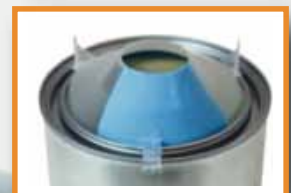

GO! Paint

Innovation in decoration

Pour and Go is an easy to use plastic spout that optimizes the pouring of filled cans. Just squeeze the Pour and Go, fit and click it on the tin, and Pour and Go is ready to use.

Optimal pouring

- Handy synthetic spout for optimal pouring out of tin cans
- Suitable for liquid coatings that need to be poured out without spillage

Economic

- No dripping over the rim of the tin can
- No spillage of tinting paste when using to fill tinting machines
- Lower costs due to minimal wastage

Environmentally friendly

- Minimal contents left in can
- Minimal waste

Pour and Go: No spillage. Minimal waste.

Pour and Go is a product of:

HILDERING
INDUSTRIAL PACKAGING